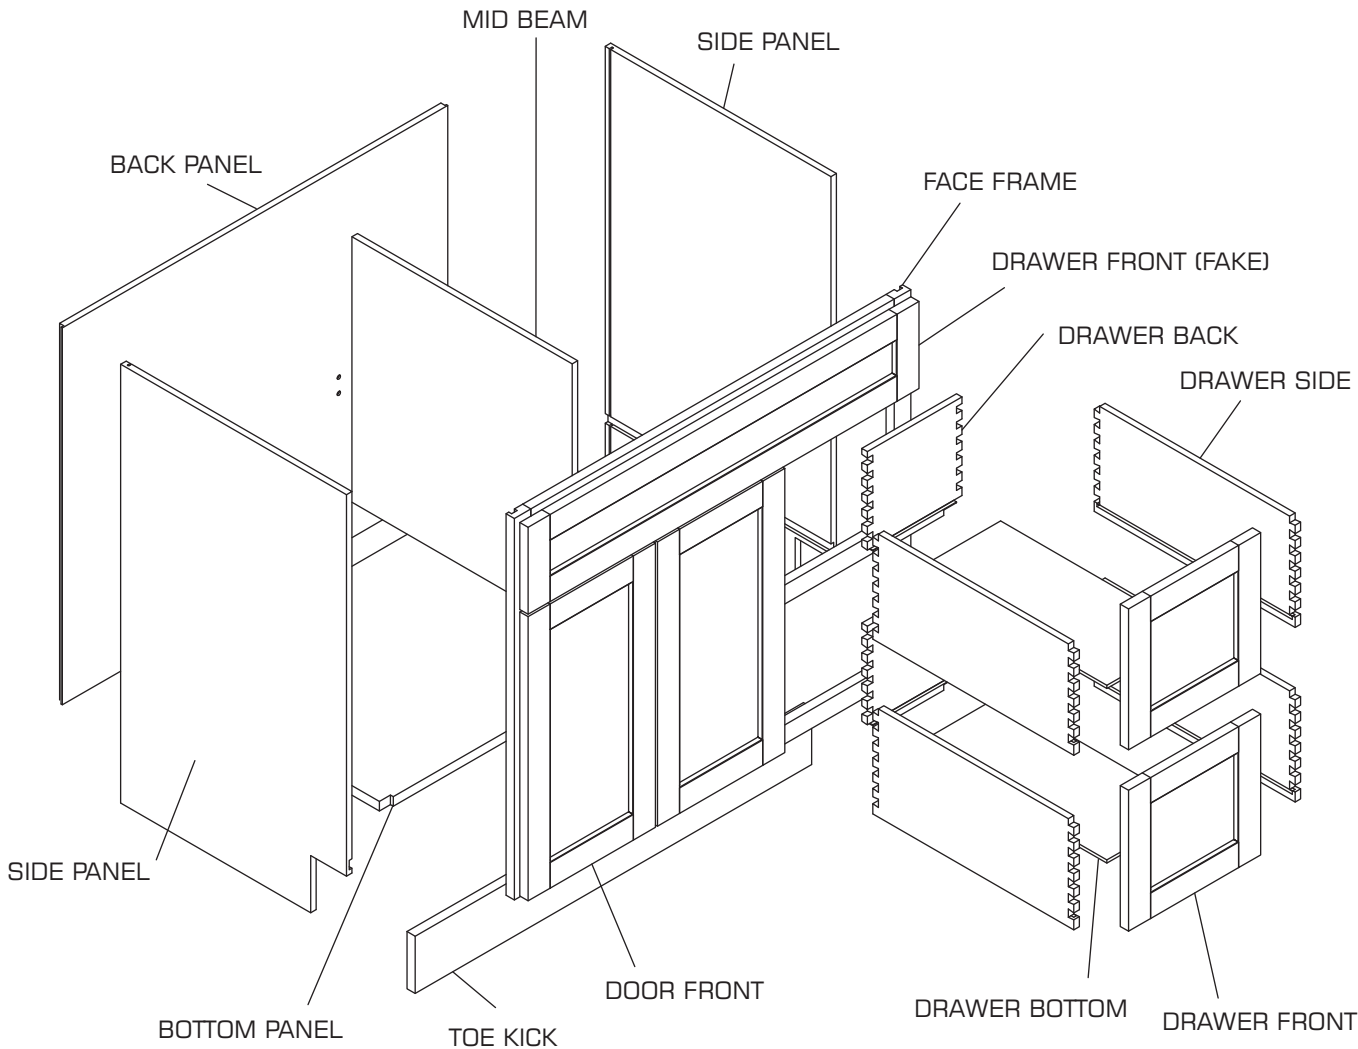

**STEP
25**

ASSEMBLING INSTRUCTIONS - WALL CABINET

ASSEMBLING INSTRUCTIONS - TALL PANTRY

TOOLS

				
WOOD GLUE	SCREW DRIVER	RUBBER MALLETT	NAIL GUN	STAPLER

ASSEMBLING INSTRUCTIONS - VANITY CABINET

STEP 1

WOOD
GLUE