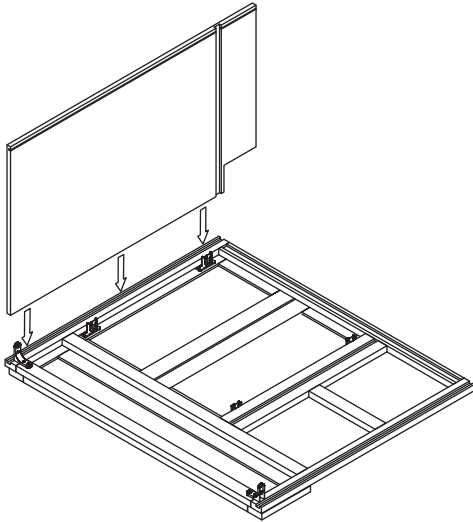

STEP 1

WOOD
GLUE

STEP 2

STEP 3

STEP 4

STEP 5

STEP 6