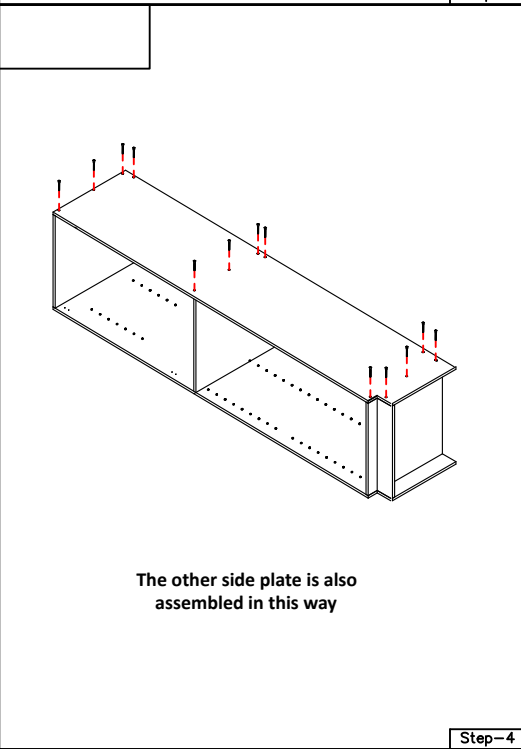

# WALL PANTRY / TALL CABINET ASSEMBLY INSTRUCTION

WP2484

WP3084

Step-1

Step-2

Step-3

Step-4

Step-5