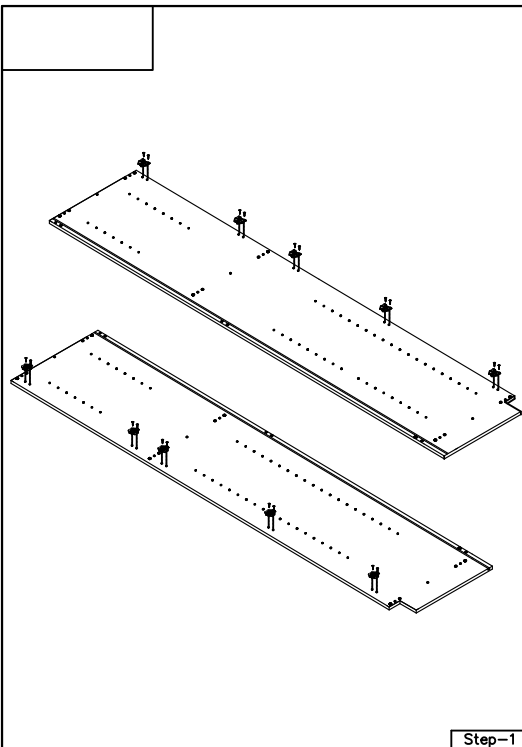

# WALL PANTRY / TALL CABINET ASSEMBLY INSTRUCTION

WP2484

WP3084

Step-1

Step-2

Step-3

Step-4

Step-5