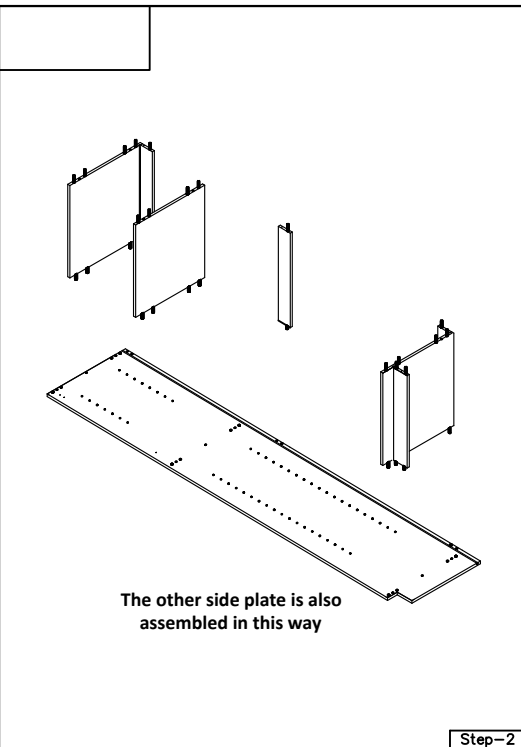

# WALL PANTRY / TALL CABINET ASSEMBLY INSTRUCTION

WP2484

WP3084

Step-1

Step-2

Step-3

Step-4

Step-5