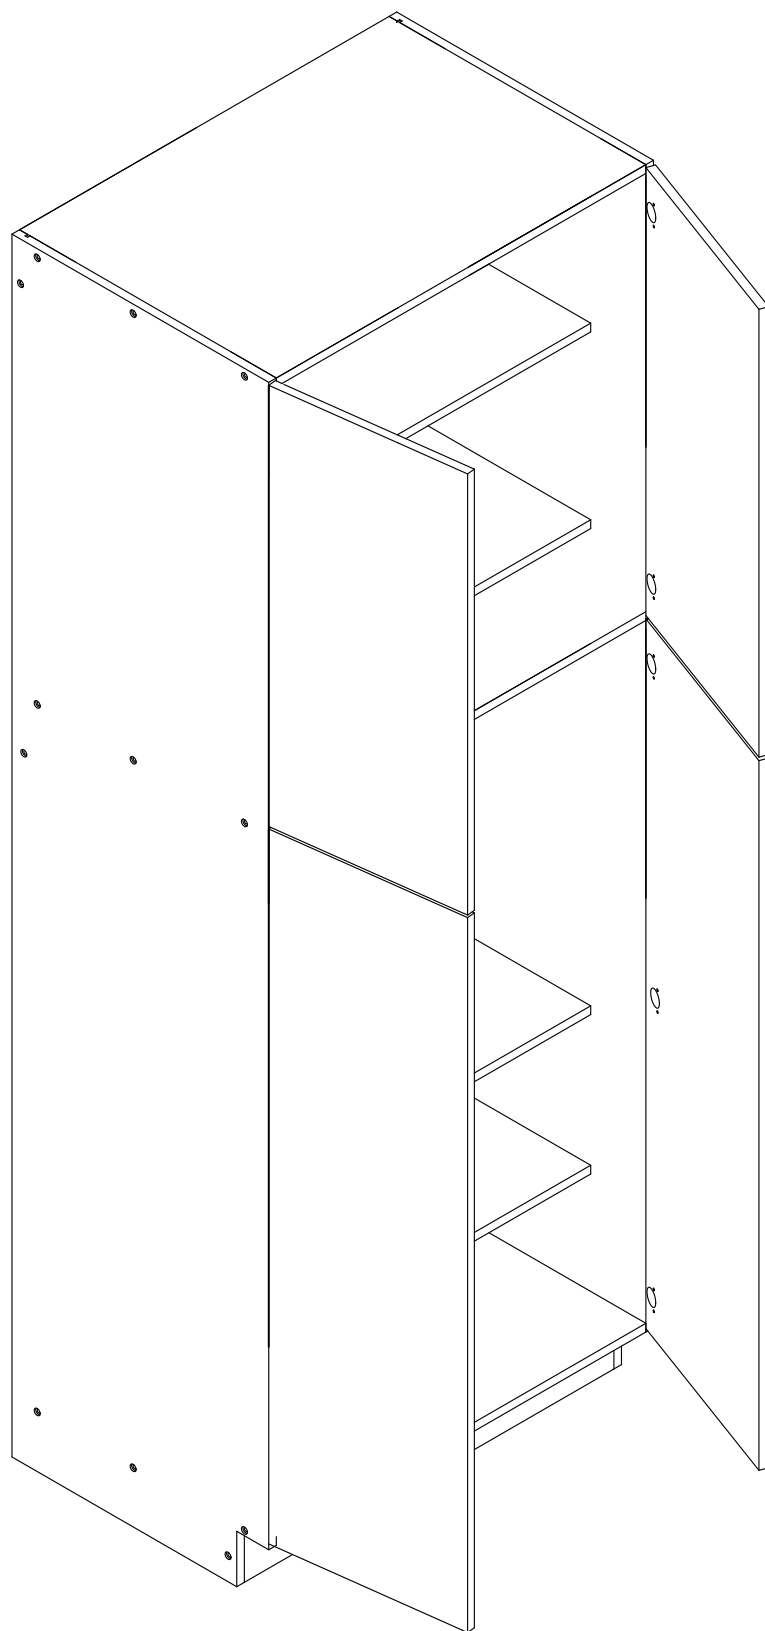

# WALL PANTRY / TALL CABINET ASSEMBLY INSTRUCTION

WP2484

WP3084

Step-1

Step-2

Step-3

Step-4

Step-5