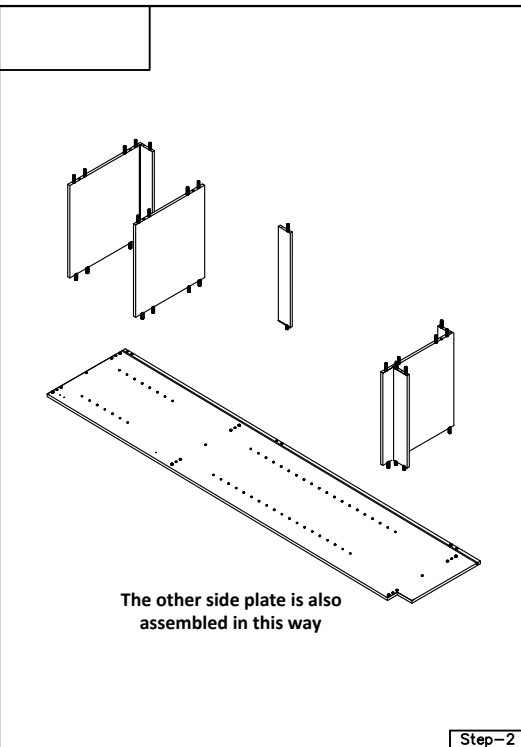

# WALL PANTRY / TALL CABINET ASSEMBLY INSTRUCTION

WP2496

WP3096

Step-1

Step-2

Step-3

Step-4

Step-5