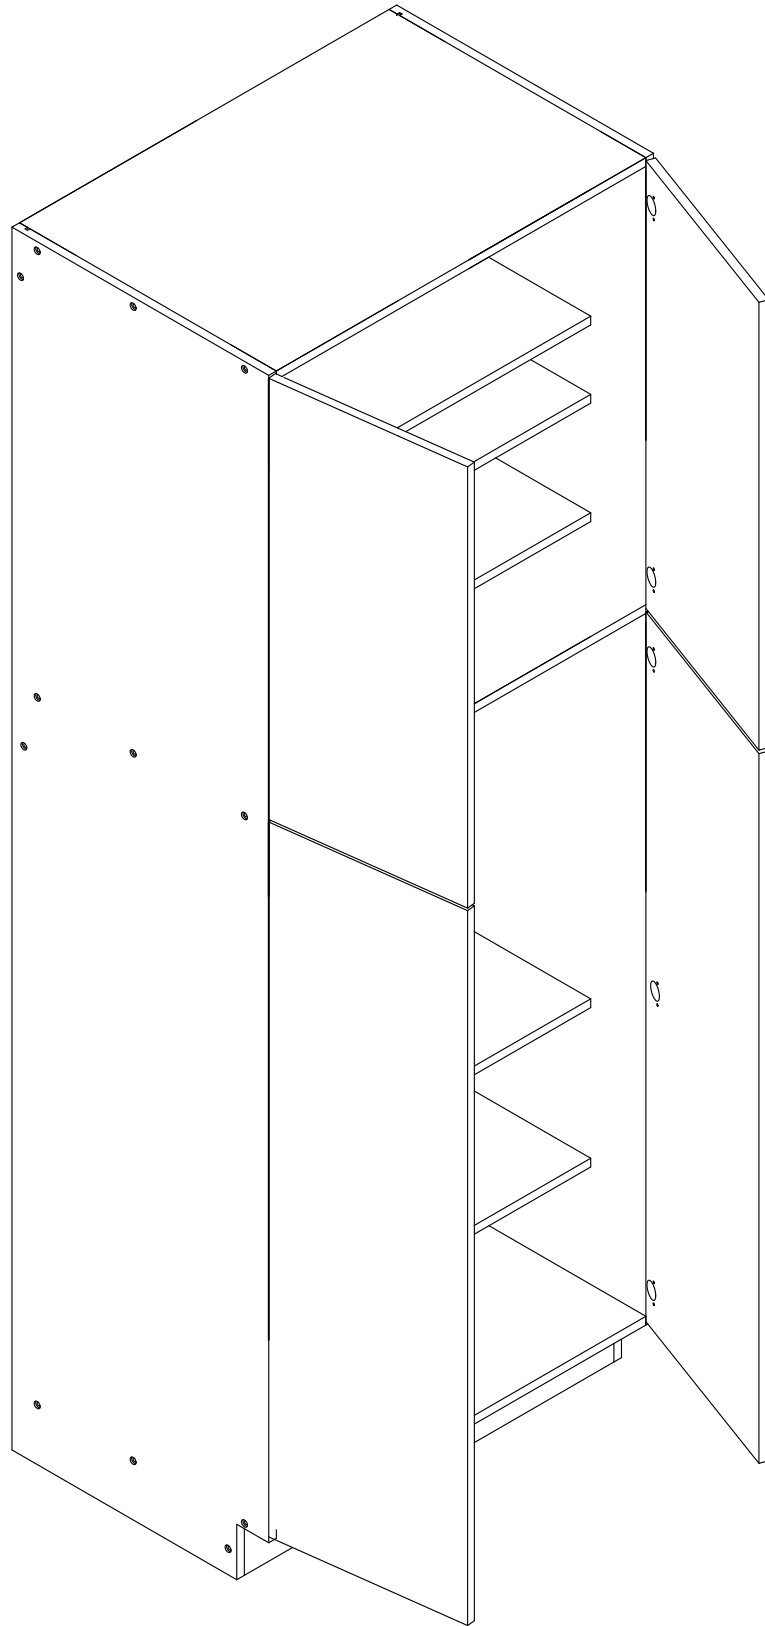

# WALL PANTRY / TALL CABINET ASSEMBLY INSTRUCTION

WP2496

WP3096

Step-1

Step-2

Step-3

Step-4

Step-5