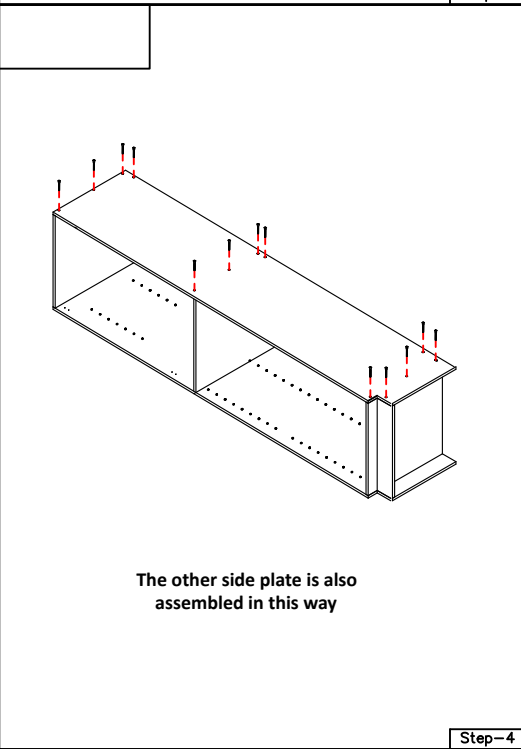

# WALL PANTRY / TALL CABINET ASSEMBLY INSTRUCTION

WP2496

WP3096

Step-1

Step-2

Step-3

Step-4

Step-5