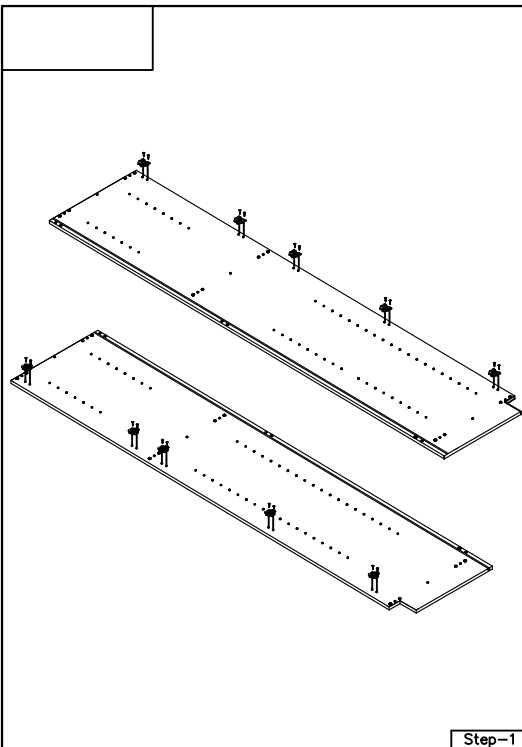

# WALL PANTRY / TALL CABINET ASSEMBLY INSTRUCTION

WP2496

WP3096

Step-1

Step-2

Step-3

Step-4

Step-5